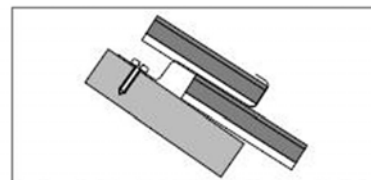

Product specifics

The Solterra TI system is suitable for the residential and professional market and can be installed on all roof structures, old or new, regardless the type of covering, with an inclination between 16° and 65°. The modules are already profiled and require only to match the profiles of the panels. They are fastened to the tile with the hooks. Each panel can be removed and replaced individually.

Thanks to the special frame, this system replaces the covering of the roof and at the same time guarantees the watertightness of the roof.

The modules are available with silver profile and white backsheet as well as with black profile and black backsheet.

Fastening system profil

Modules connection

Steel hooks for anchoring