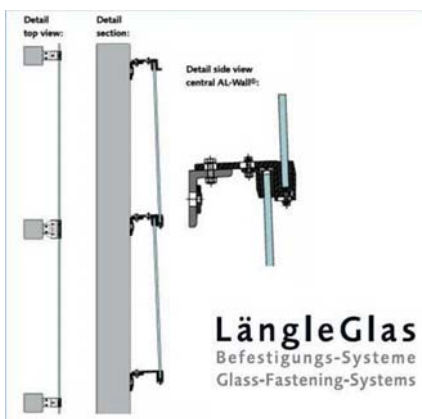

Hauptstrasse 3
A-6840 Götzis

Contact

Tel: +43 552 353 630 20
Fax: +43 552 353 630 21

Mail: office@langleglas.com

Web: www.langleglas.com

Product specifics

The AI-Wall fastening system of the company Längle Glas is a system for the standard components façade design. It can be used for building up to 20m (according to country regulations). Aluminium profiles can be coloured according to RAL colour chart. This would allow a better visual integration. Längle Glas collaborate with Solarwatt.

Fastening of modules on the facade

Hookup of the panel

Laying performed