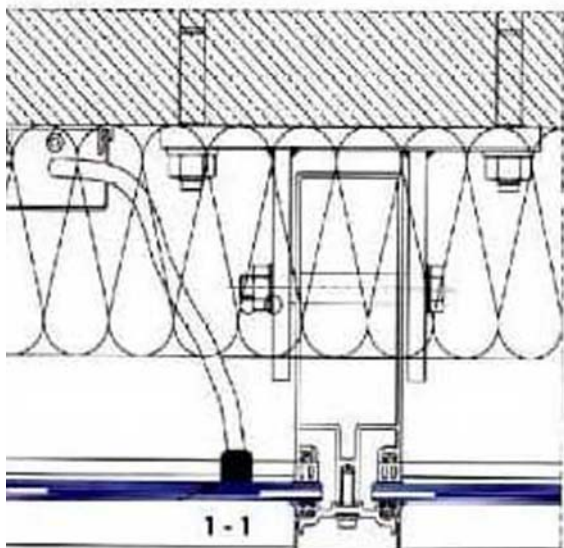

SUPSI

Swiss BiPV Competence Centre

Metra Poliedra Sky 50

Product

Metra Poliedra Sky 50

**Producer /
CH supplier**

METRA Ragusa spa

Address

**Zona Industriale c.p. 300
IT-97100 Ragusa**

Contact

**Tel: +39 0932 667 310
Fax: +39 0932 667 224**

**Mail: metraragusa@metraragusa.it
Web: www.alcover.it**

Product specifics

The Poliedra-Sky 50 photovoltaic system allows the planning of continuous façades. Modules are hanging by the aluminium structure, which house also the electrical cables.