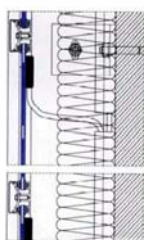

**Zona Industriale c.p. 300
IT-97100 Ragusa**

Contact

**Tel: +39 0932 667 310
Fax: +39 0932 667 224**

**Mail: metraragusa@metraragusa.it
Web: www.alcover.it**

Product specifics

The Poliedra-Sky 50 photovoltaic system allows the planning of continuous façades. Modules are hanging by the aluminium structure, which house also the electrical cables.

Horizontal section of the facade

3-3

2-2

Vertical section of the facade

Complete facade