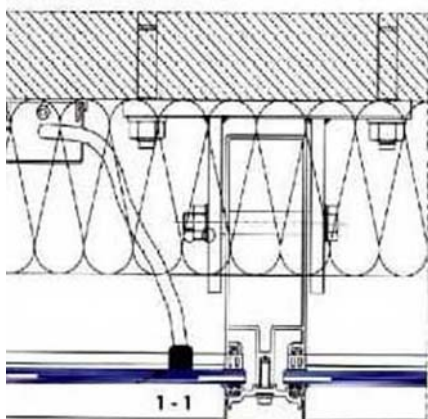

**Zona Industriale c.p. 300
IT-97100 Ragusa**

Contact

**Tel: +39 0932 667 310
Fax: +39 0932 667 224**

**Mail: metraragusa@metraragusa.it
Web: www.alcover.it**

Product specifics

The Poliedra-Sky 50 photovoltaic system allows the planning of continuous façades. Modules are hanging by the aluminium structure, which house also the electrical cables.

Horizontal section of the facade

3-3

2-2

Vertical section of the facade

Complete facade